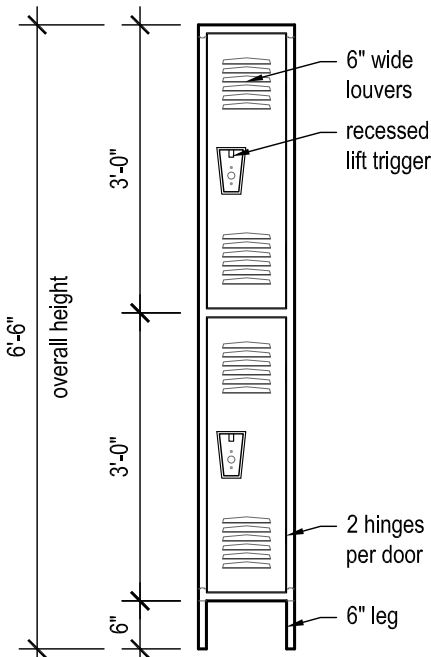

## LOCKER STOCK

DATE: OCT. 17, 2013

**Standard Single Tier Locker**  
One Frame Wide  
72" tall with 6" leg (78" overall)

**Standard Double Tier Locker**  
One Frame Wide  
72" tall with 6" leg (78" overall)

## LOCKER STOCK

DATE: OCT. 17, 2013

**Standard 6HI Box Locker**  
One Frame Wide  
72" tall with 6" leg (78" overall)

TAG #	FR / OP	MANUF.	STYLE	TIER	DIMENSIONS	LEG #	COLOR	LIST PRICE	-65.00%
U1051	15 / 45	Republic	Standard	TRP	12 x 12 x 24(72)		93 White Mist	\$ 280.40	\$ 98.00
U1052	13 / 13	Penco	Vanguard	SGL	12 x 18 x 72		767 Cardinal Red	\$ 236.45	\$ 83.00
U1053	2 / 4	Republic	Standard	DBL	12 x 15 x 36(72)		89 Cork	\$ 236.75	\$ 83.00
U1054	2 / 4	Republic	Standard	DBL	12 x 12 x 72(78)	6"	83 Decorator Tan	\$ 205.25	\$ 72.00
U1055	2 / 6	Hallowell	Prem. Wardrobe	TRP	12 x 15 x 24(72)		729 Parchment	\$ 290.40	\$ 102.00
U1056	2 / 2	Republic	Expanded Metal	DBL	18 x 18 x 36(72)		80 Crystal Cave	\$ 418.65	\$ 147.00
U1057	2 / 2	Republic	HD Ventilated	SGL	12 x 12 x 72		55 Burgundy	\$ 329.20	\$ 115.00
U1058	1 / 1	ASI	Traditional	DBL	12 x 12 x 30(60)		03 Almond	\$ 218.45	\$ 76.00
U1059	1 / 3	Hallowell	Traditional	TRP	12 x 12 x 24(78)	6"	729 Parchment	\$ 290.40	\$ 102.00
U1060	1 / 2	Republic	Standard #12	DBL	12 x 12 x 36(72)		81 Alabaster	\$ 243.75	\$ 85.00
U1061	1 / 1	Republic	Standard	SGL	15 x 18 x 72(78)	6"	83 Decorator Tan	\$ 249.90	\$ 87.00
U1062	3 / 3	Republic	Quiet	SGL	12 x 12 x 72		94 Jet Black	\$ 205.25	\$ 72.00
U1063	1 / 1	Republic	Standard	DBL	12 x 12 x 36(72)		94 Jet Black	\$ 243.75	\$ 85.00