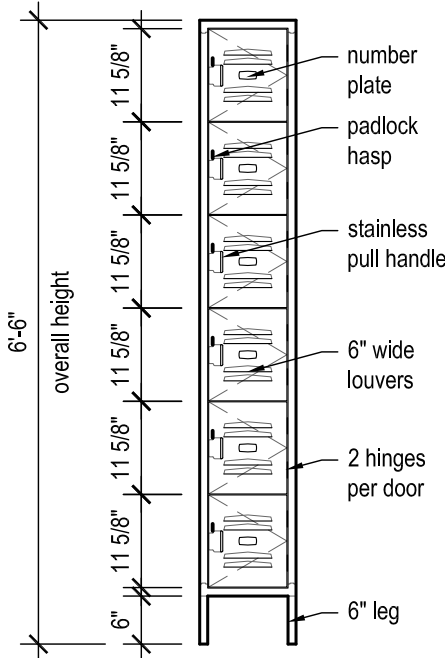

## LOCKER STOCK

DATE: OCT. 17, 2013

**Standard Single Tier Locker**  
One Frame Wide  
72" tall with 6" leg (78" overall)

**Standard Double Tier Locker**  
One Frame Wide  
72" tall with 6" leg (78" overall)

## LOCKER STOCK

DATE: OCT. 17, 2013

**Standard 6HI Box Locker**  
One Frame Wide  
72" tall with 6" leg (78" overall)

TAG #	FR / OP	MANUF.	STYLE	TIER	DIMENSIONS	LEG #	COLOR	LIST PRICE	-65.00%
U1051	15 / 45	Republic	Standard	TRP	12 x 12 x 24(72)		93 White Mist	\$ 280.40	\$ 98.00
U1052	13 / 13	Penco	Vanguard	SGL	12 x 18 x 72		767 Cardinal Red	\$ 236.45	\$ 83.00
U1053	2 / 4	Republic	Standard	DBL	12 x 15 x 36(72)		89 Cork	\$ 236.75	\$ 83.00
U1054	2 / 4	Republic	Standard	DBL	12 x 12 x 72(78)	6"	83 Decorator Tan	\$ 205.25	\$ 72.00
U1055	2 / 6	Hallowell	Prem. Wardrobe	TRP	12 x 15 x 24(72)		729 Parchment	\$ 290.40	\$ 102.00
U1056	2 / 2	Republic	Expanded Metal	DBL	18 x 18 x 36(72)		80 Crystal Cave	\$ 418.65	\$ 147.00
U1057	2 / 2	Republic	HD Ventilated	SGL	12 x 12 x 72		55 Burgundy	\$ 329.20	\$ 115.00
U1058	1 / 1	ASI	Traditional	DBL	12 x 12 x 30(60)		03 Almond	\$ 218.45	\$ 76.00
U1059	1 / 3	Hallowell	Traditional	TRP	12 x 12 x 24(78)	6"	729 Parchment	\$ 290.40	\$ 102.00
U1060	1 / 2	Republic	Standard #12	DBL	12 x 12 x 36(72)		81 Alabaster	\$ 243.75	\$ 85.00
U1061	1 / 1	Republic	Standard	SGL	15 x 18 x 72(78)	6"	83 Decorator Tan	\$ 249.90	\$ 87.00
U1062	3 / 3	Republic	Quiet	SGL	12 x 12 x 72		94 Jet Black	\$ 205.25	\$ 72.00
U1063	1 / 1	Republic	Standard	DBL	12 x 12 x 36(72)		94 Jet Black	\$ 243.75	\$ 85.00