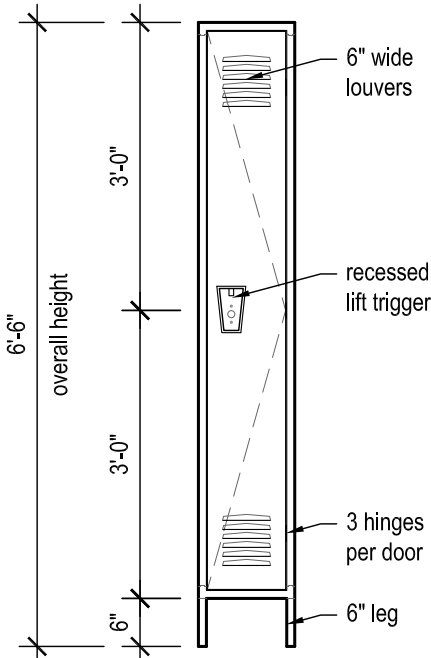

## LOCKER STOCK

DATE: OCT. 17, 2013

**Standard Single Tier Locker**  
One Frame Wide  
72" tall with 6" leg (78" overall)

**Standard Double Tier Locker**  
One Frame Wide  
72" tall with 6" leg (78" overall)